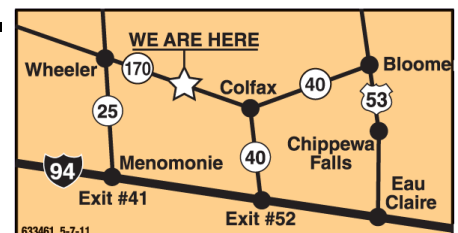

Johnson Trailer Co.

E7290 State Rd. 170
Colfax, WI 54730
715-962-3277

www.JohnsonTrailerCo.com