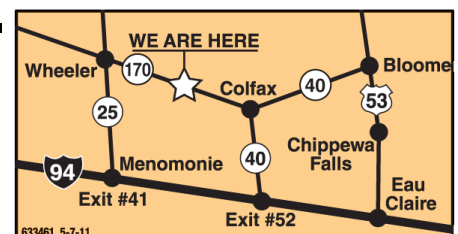

**15" Radial
Tires**

**2 X 8 Treated
Pine Floor**

**Stand Up
Knee Ramps**

**Full Wrap
Tongue**

**7000#
Dropleg
Jack**

Johnson Trailer Co.

E7290 State Rd. 170
Colfax, WI 54730
715-962-3277

www.JohnsonTrailerCo.com

Suspension: 4 leaf double eye springs

Tires & Wheels: ST205/75 R15 load range C tires, 5x5 bolt pattern silver mod wheels

Feature: Spare tire mount

Fenders: 9"x72" 16 ga. smooth teardrop w/stoneguard

Hitch: 2 5/16" Bulldog w/safety chains