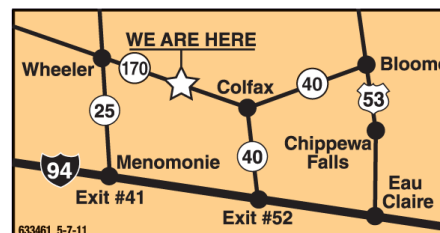

Gravel Guard
on Fenders

Pipe Mount
Swivel Jack

Johnson Trailer Co.

E7290 State Rd. 170
Colfax, WI 54730
715-962-3277
www.JohnsonTrailerCo.com

Trailer may be shown with optional equipment.

Specifications- Single Axle Utility w/Side Rails and ATV Package

Weight Rating: 2,990 LBS. GVWR w/evenly distributed load

Axle: 1-3,500# w/EZ-lube

Suspension: 4 leaf double eye springs

Tires & Wheels: ST205/75 R15 load range C tires, 5x5 bolt pattern silver mod wheels